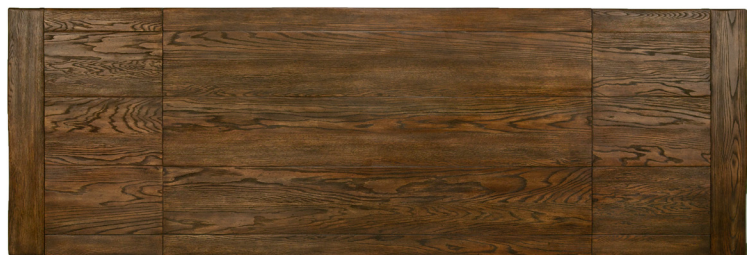

Bausman & Company

1425 South Campus Avenue, Ontario CA 91761 . 909.947.0139 . Fax 909.947.4508 . www.bausman.net