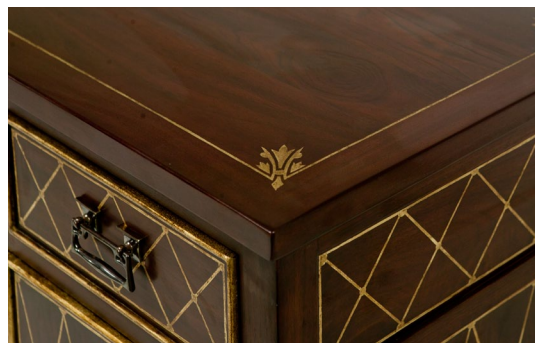

Bausman & Company

1425 South Campus Avenue, Ontario CA 91761 . 909.947.0139 . Fax 909.947.4508 . www.bausman.net