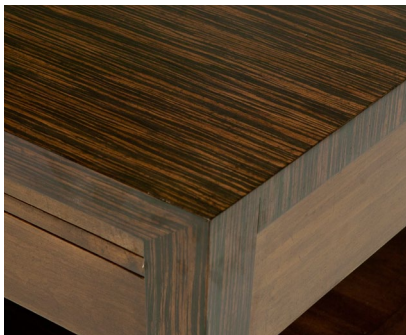

6629B

Rectangular Coffee Table

Los Angeles Collection

Smooth solid plank top
With shelf

Option: to be built using
Echwood Veneers as shown,
please call factory for quote

A1) W42 x D30 x H19
With two drawers and two
pullouts