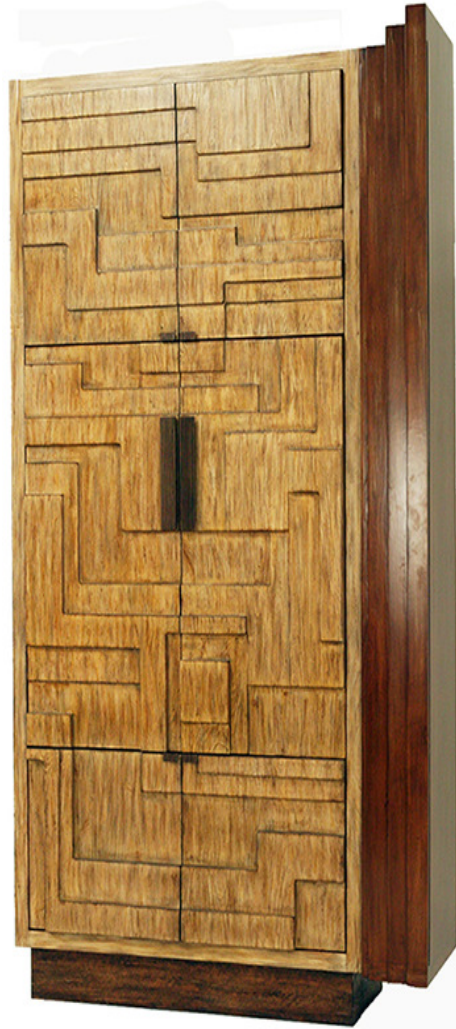

7964

Bond AV Cabinet

7900 Series

- A1) W64 X D16 X H102
- Overall (W46 x D18)
- Interior with three adjustable wood shelves
- One fixed wood shelf above and pullout
- Center receding doors
- With one pullout side section
- CD / DVD storage
- With eight adjustable shelves

- A2) Available without side section

Bausman & Company

1425 South Campus Avenue, Ontario CA 91761 . 909.947.0139 . Fax 909.947.4508 . www.bausmanandcompany.com