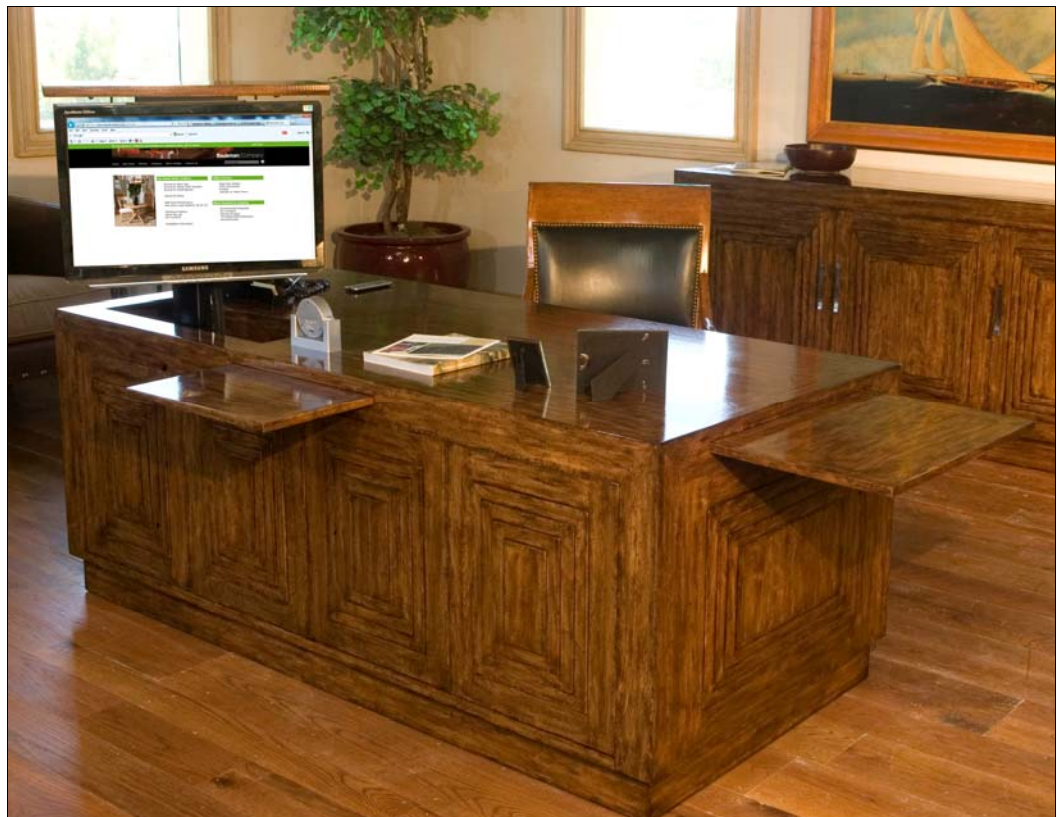

Introducing our new #6368 Desk and #6869 Credenza.

Bausman & Company

Features include a remote control pop-up monitor with manual swivel. Two pop-out dictation pull-outs.

Bausman & Company

The front panels of the desk open with hidden touch latches. One side is for useful storage, the other for access to the pop-up mechanism and easy access for wiring your computer.

Bausman & Company

Each pedestal features a hidden drawer at the bottom. Keyboard drop down pencil drawer in center.

A file drawer and two box drawers with soft stop self closing drawer slides in left pedestal.